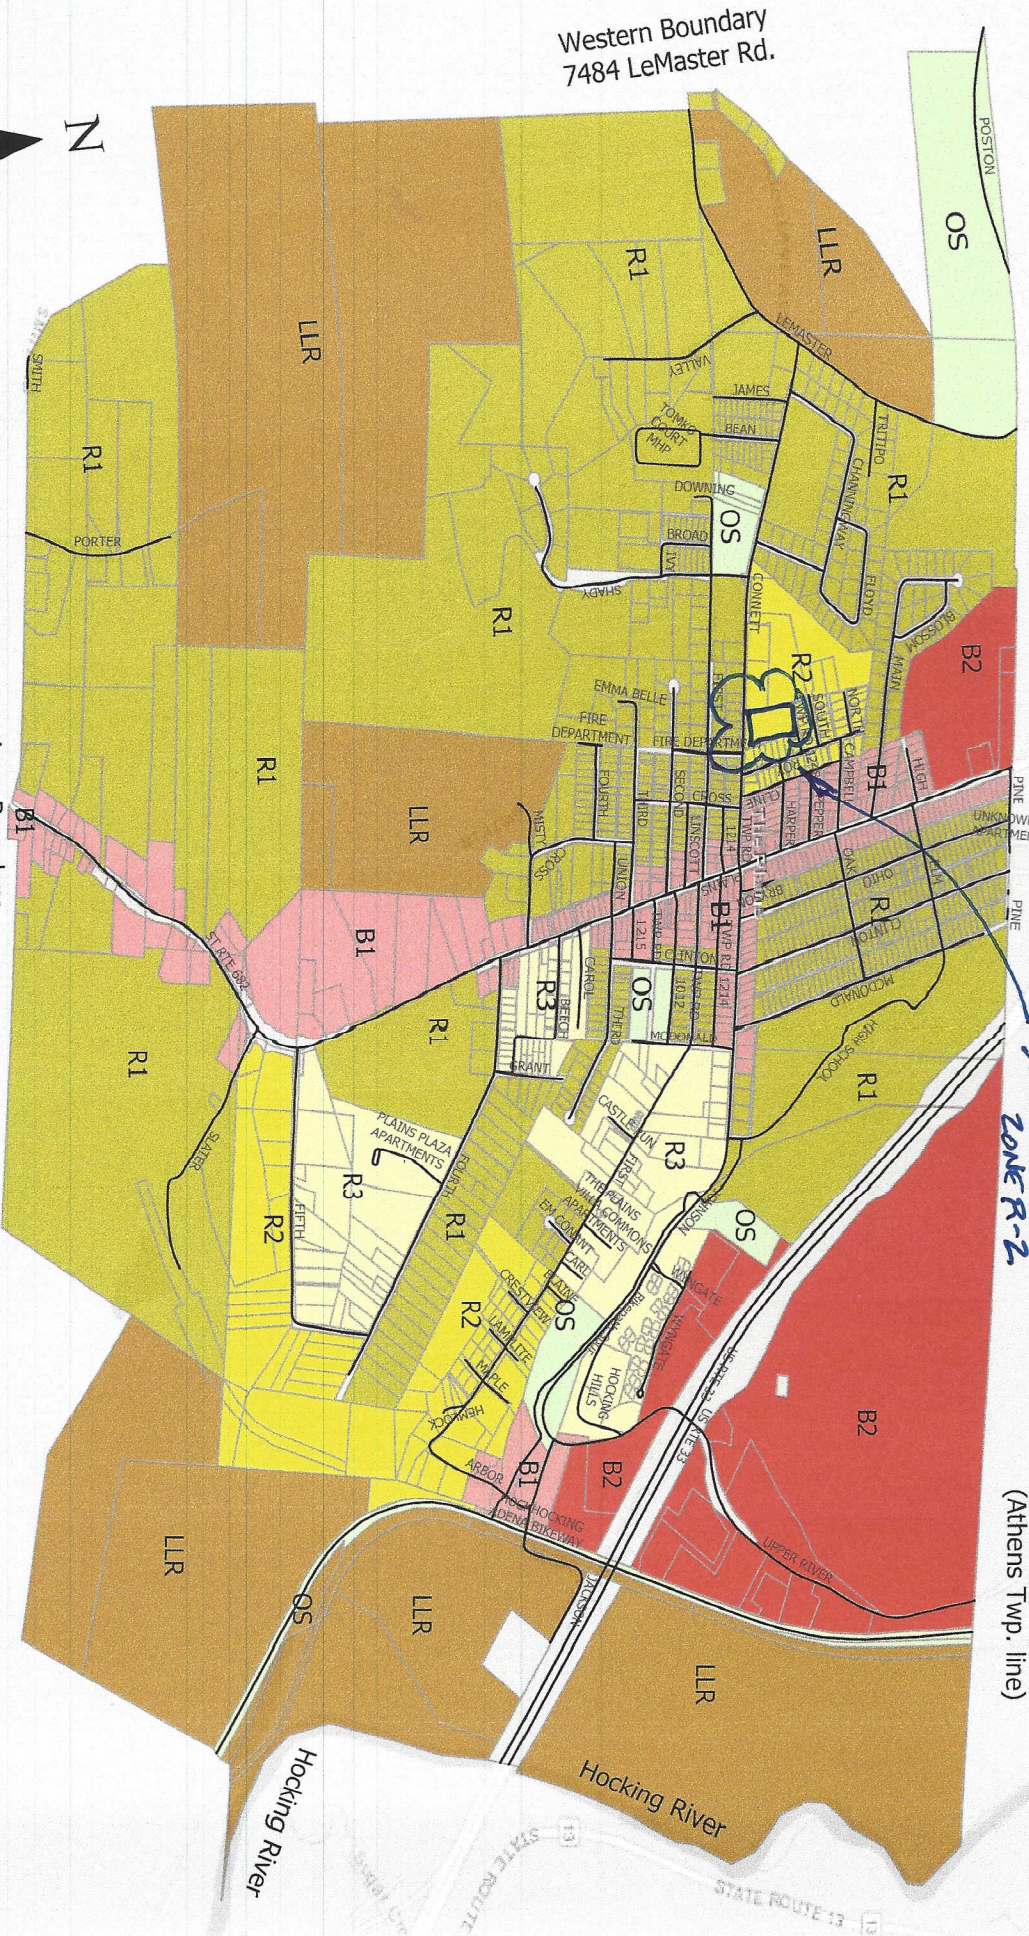

Western Boundary
7484 LeMaster Rd.

*90 CONVERT RD.
ZONE R-2*

Northern Boundary
12000 River Rd.
(Athens Twp. line)

Southern Boundary
10441 SR 682

- Legend**
- Zoned_Parcels**
 - R1 Residential/single Family
 - R2 Residential/Multi-family
 - R3 Apartments/Institutional
 - LLR Large Lot Rural
 - B1 Neighborhood Business
 - B2 General Commercial
 - OS Open Space/Parkland
 - G Government/Utilities/RR
 - District_Roads**
 - District Roads
 - Property_Lines**
 - Property Lines

A Zoning District Map for an Unincorporated Area in The Plains, Ohio
 Presented by the Athens Township Zoning Commission
 Approved by vote in the general election November 2020

Esri, HERE, Garmin, (c) OpenStreetMap contributors, and the GIS user community