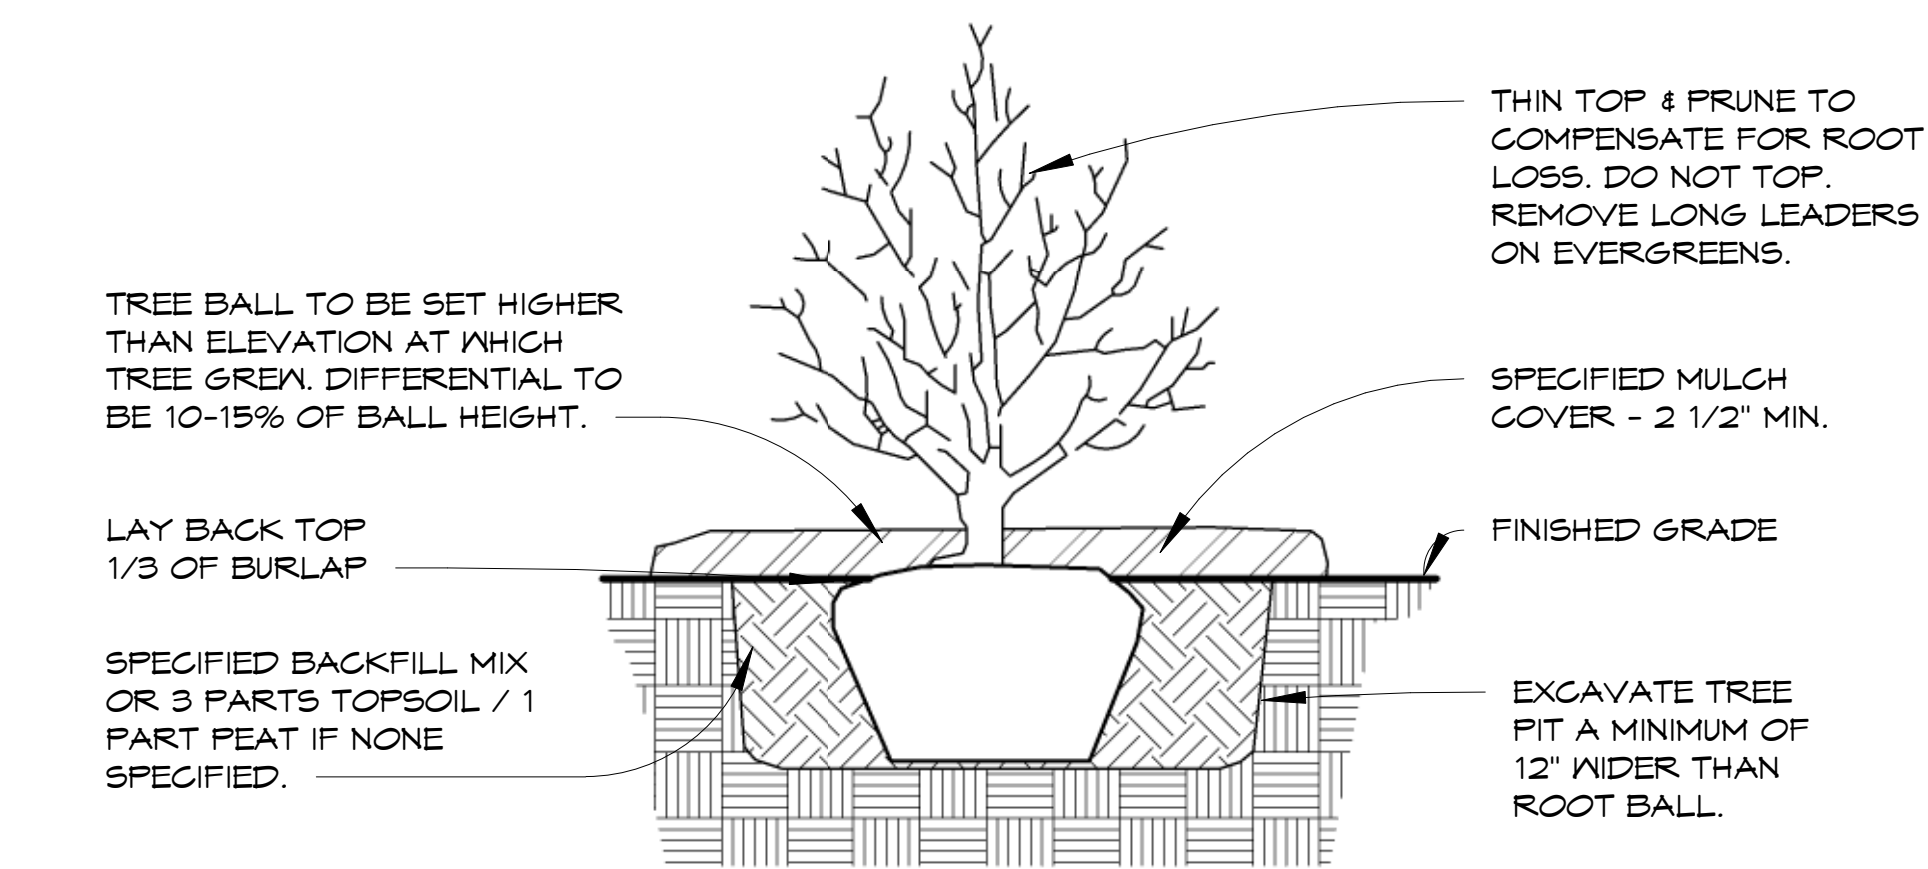

1
L.2

1

(SITE PLAN) LANDSCAPE PLAN

1" = 80'-0"

The Plains Intermediate School Renovations & Addition

230 Bradenton Ave.
Dublin, OH 43017

TEL 614-798-2096
FAX 614-798-2097

L.1

1905
06/23/21

4 TREE PLANTING DETAIL
3/16" = 1'-0"

2 TRAFFIC CONTROL SIGN
3/8" = 1'-0"

3 SHRUB PLANTING DETAIL
3/16" = 1'-0"

TREE AND SCRUB SCHEDULE OPT 1

KEYNOTE	COMMON NAME	SCIENTIFIC NAME
L1	NORWAY SPRUCE	(PICEA AIBES)
6	EMERALD GREEN	(ARBORNITAE)
24		
L3	EXISTING TREEE	
2		