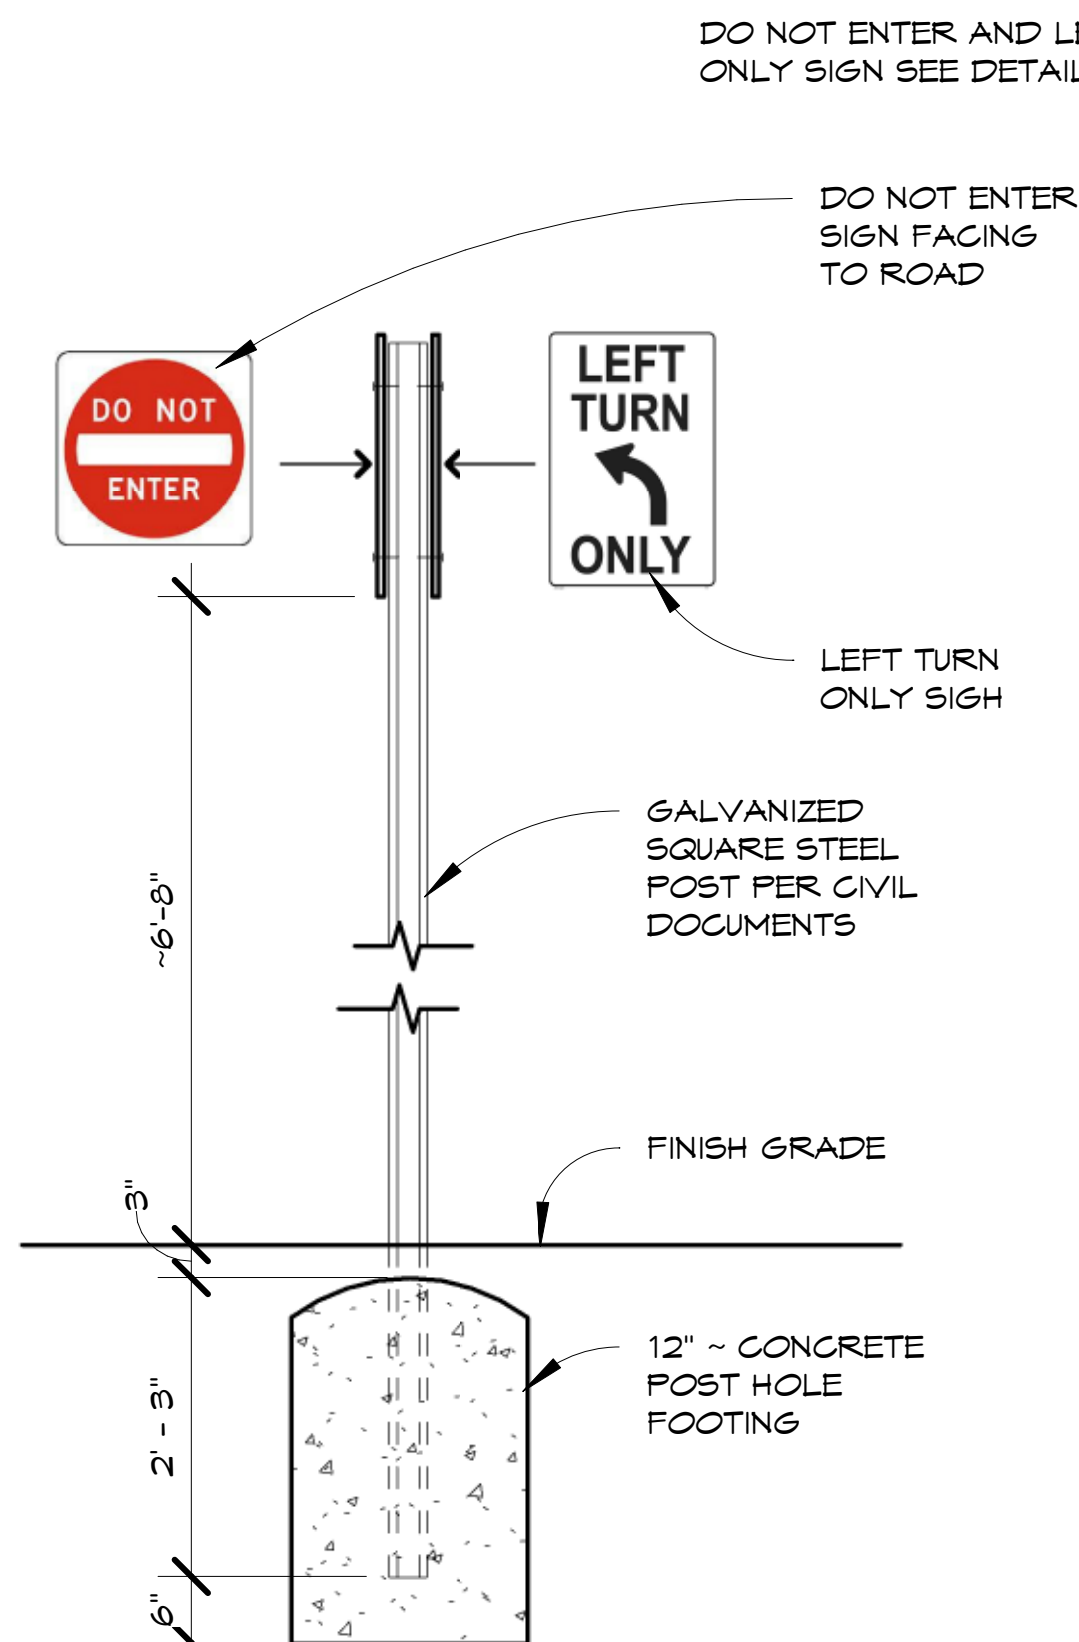

1905
06/23/21

4 TREE PLANTING DETAIL
3/16" = 1'-0"

2 TRAFFIC CONTROL SIGN
3/8" = 1'-0"

3 SHRUB PLANTING DETAIL
3/16" = 1'-0"

TREE AND SCRUB SCHEDULE OPT 1

KEYNOTE	COMMON NAME	SCIENTIFIC NAME
L1	NORWAY SPRUCE	(PICEA AIBES)
6	EMERALD GREEN	(ARBORNITAE)
24		
L3	EXISTING TREEE	
2		