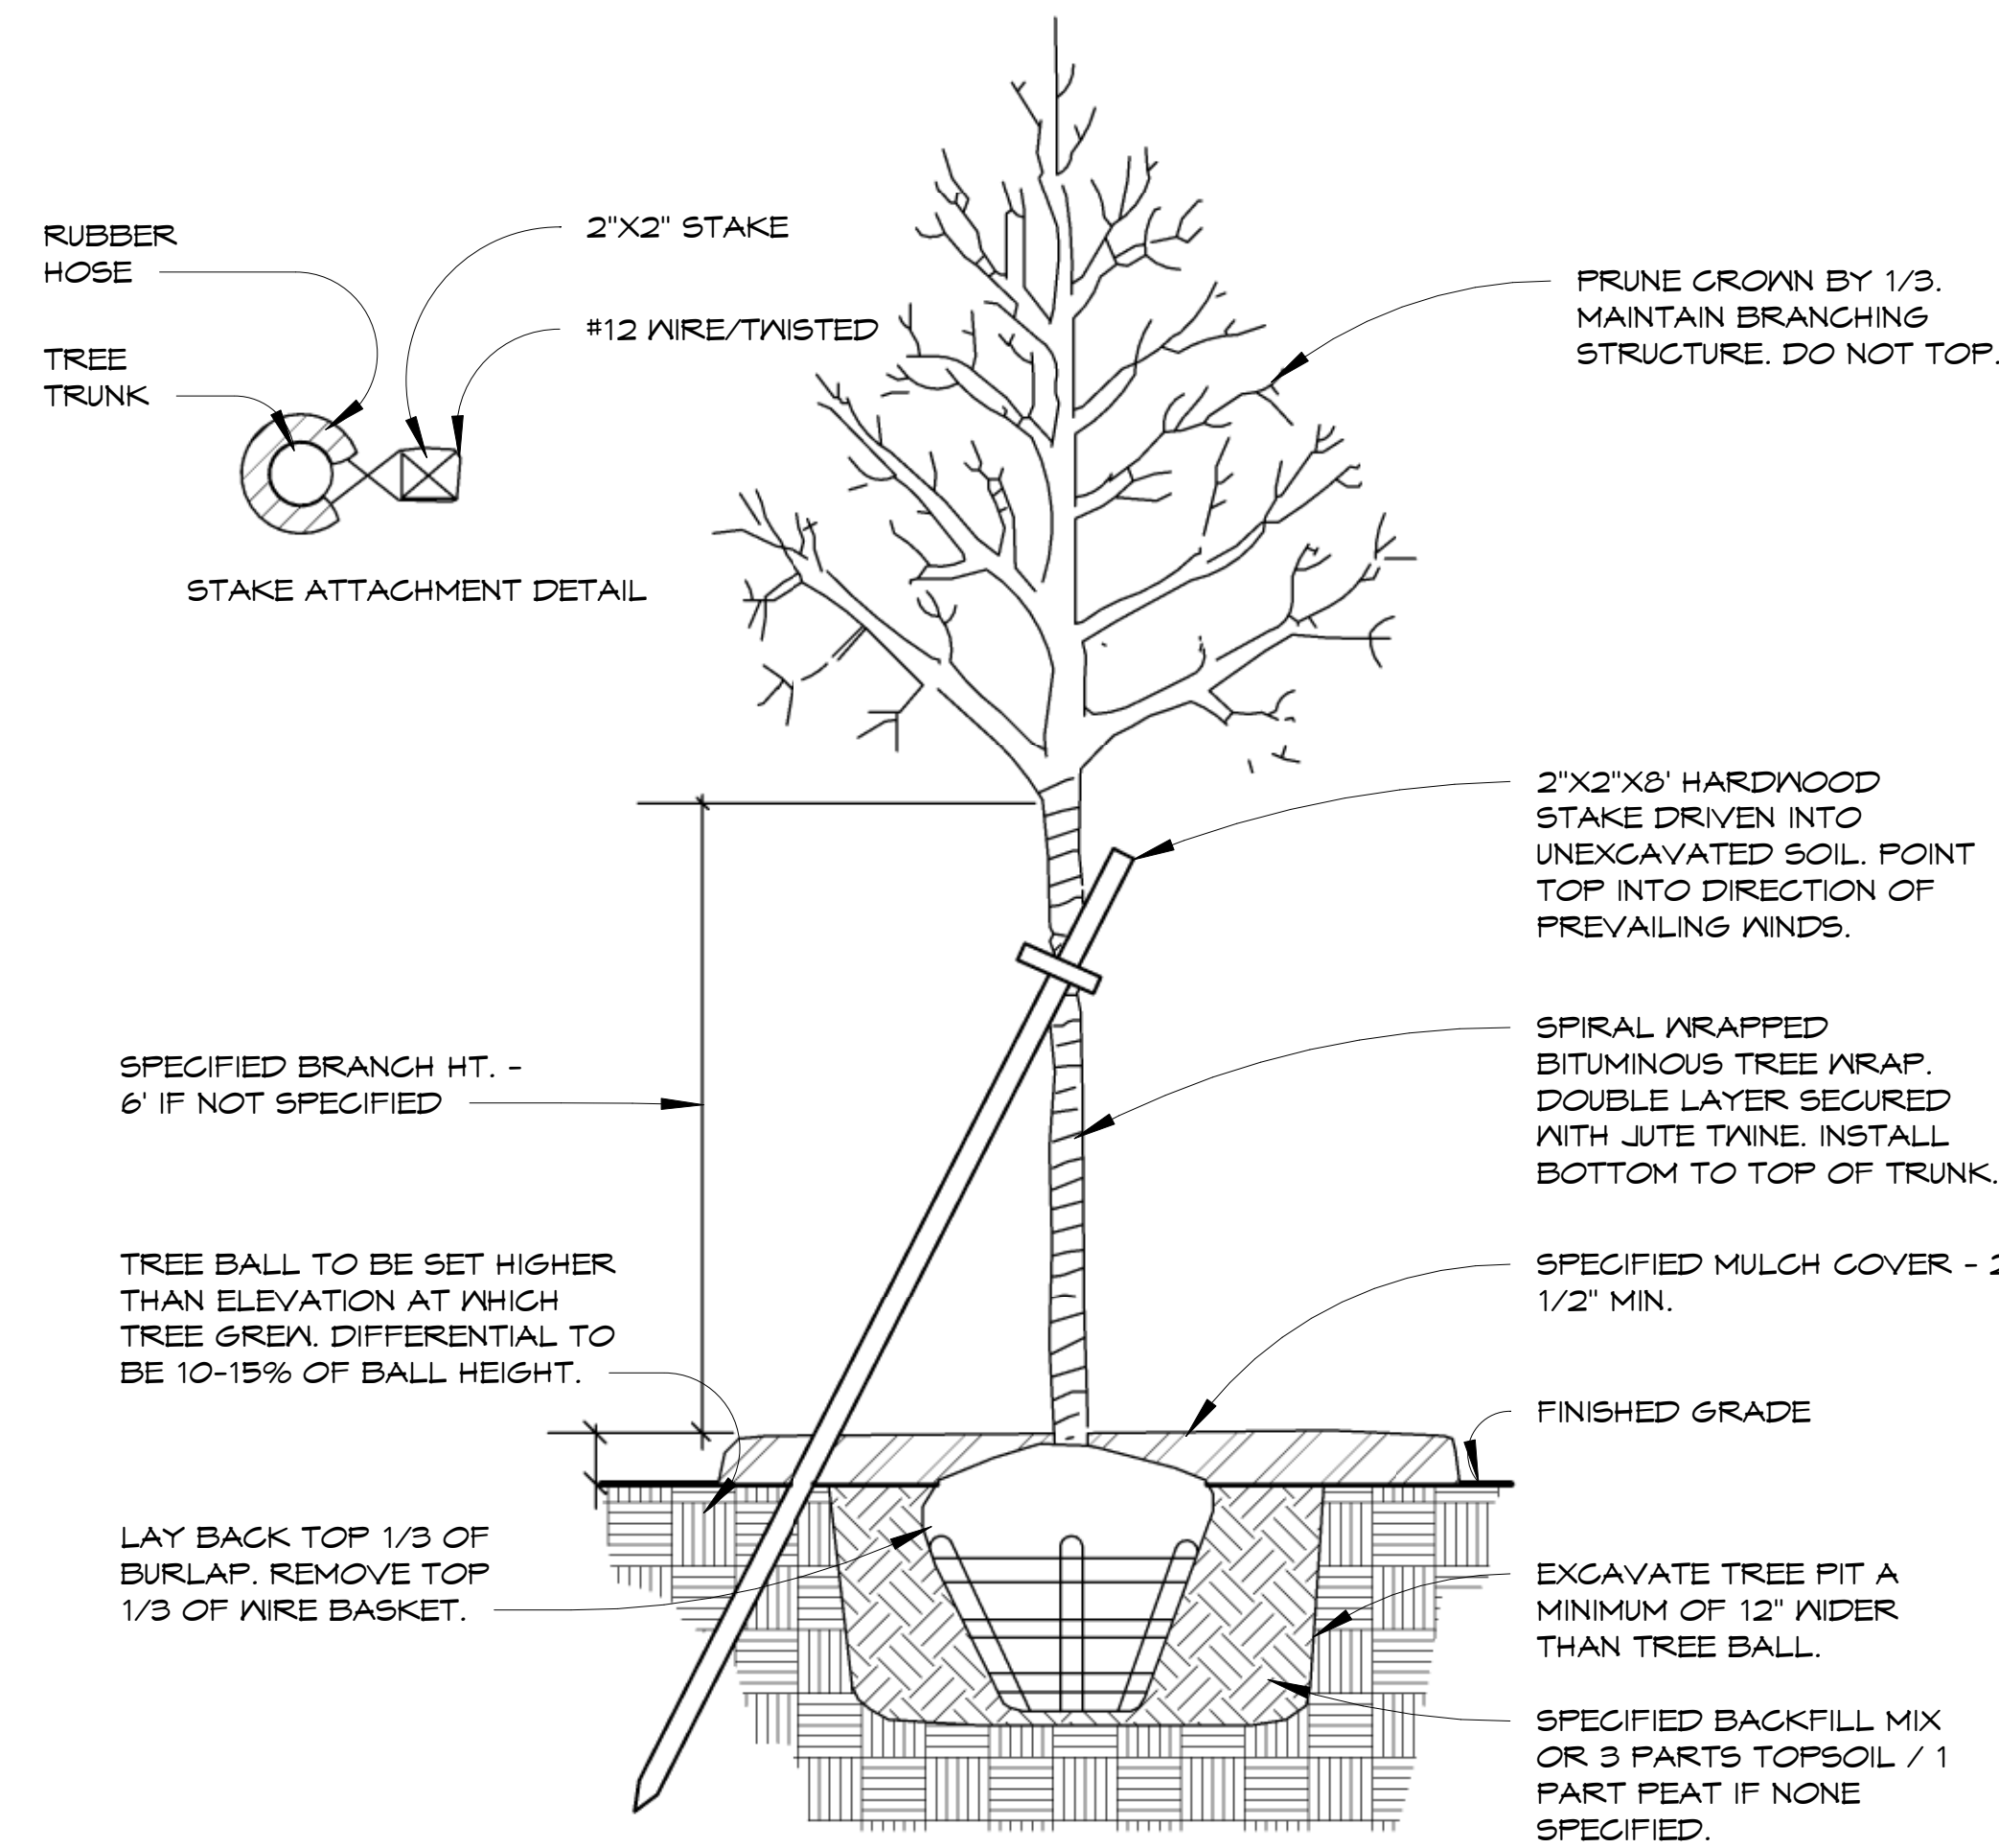

1
L.2

1

(SITE PLAN) LANDSCAPE PLAN

1" = 80'-0"

The Plains Intermediate School Renovations & Addition

230 Bradenton Ave.
Dublin, OH 43017

TEL 614-798-2096
FAX 614-798-2097

L.1

1905
06/23/21

4 TREE PLANTING DETAIL
3/16" = 1'-0"

2 TRAFFIC CONTROL SIGN
3/8" = 1'-0"

3 SHRUB PLANTING DETAIL
3/16" = 1'-0"

TREE AND SCRUB SCHEDULE OPT 1

KEYNOTE	COMMON NAME	SCIENTIFIC NAME
L1	NORWAY SPRUCE	(PICEA AIBES)
6	EMERALD GREEN	(ARBORNITAE)
24		
L3	EXISTING TREEE	
2		

1 ENLARGED LANDSCAPE AREA
1" = 60'-0"

The Plains Intermediate School Renovations & Addition

VIEW 5

VIEW 1

VIEW 2

VIEW 3

VIEW 4

LANDSCAPE TOP VIEW