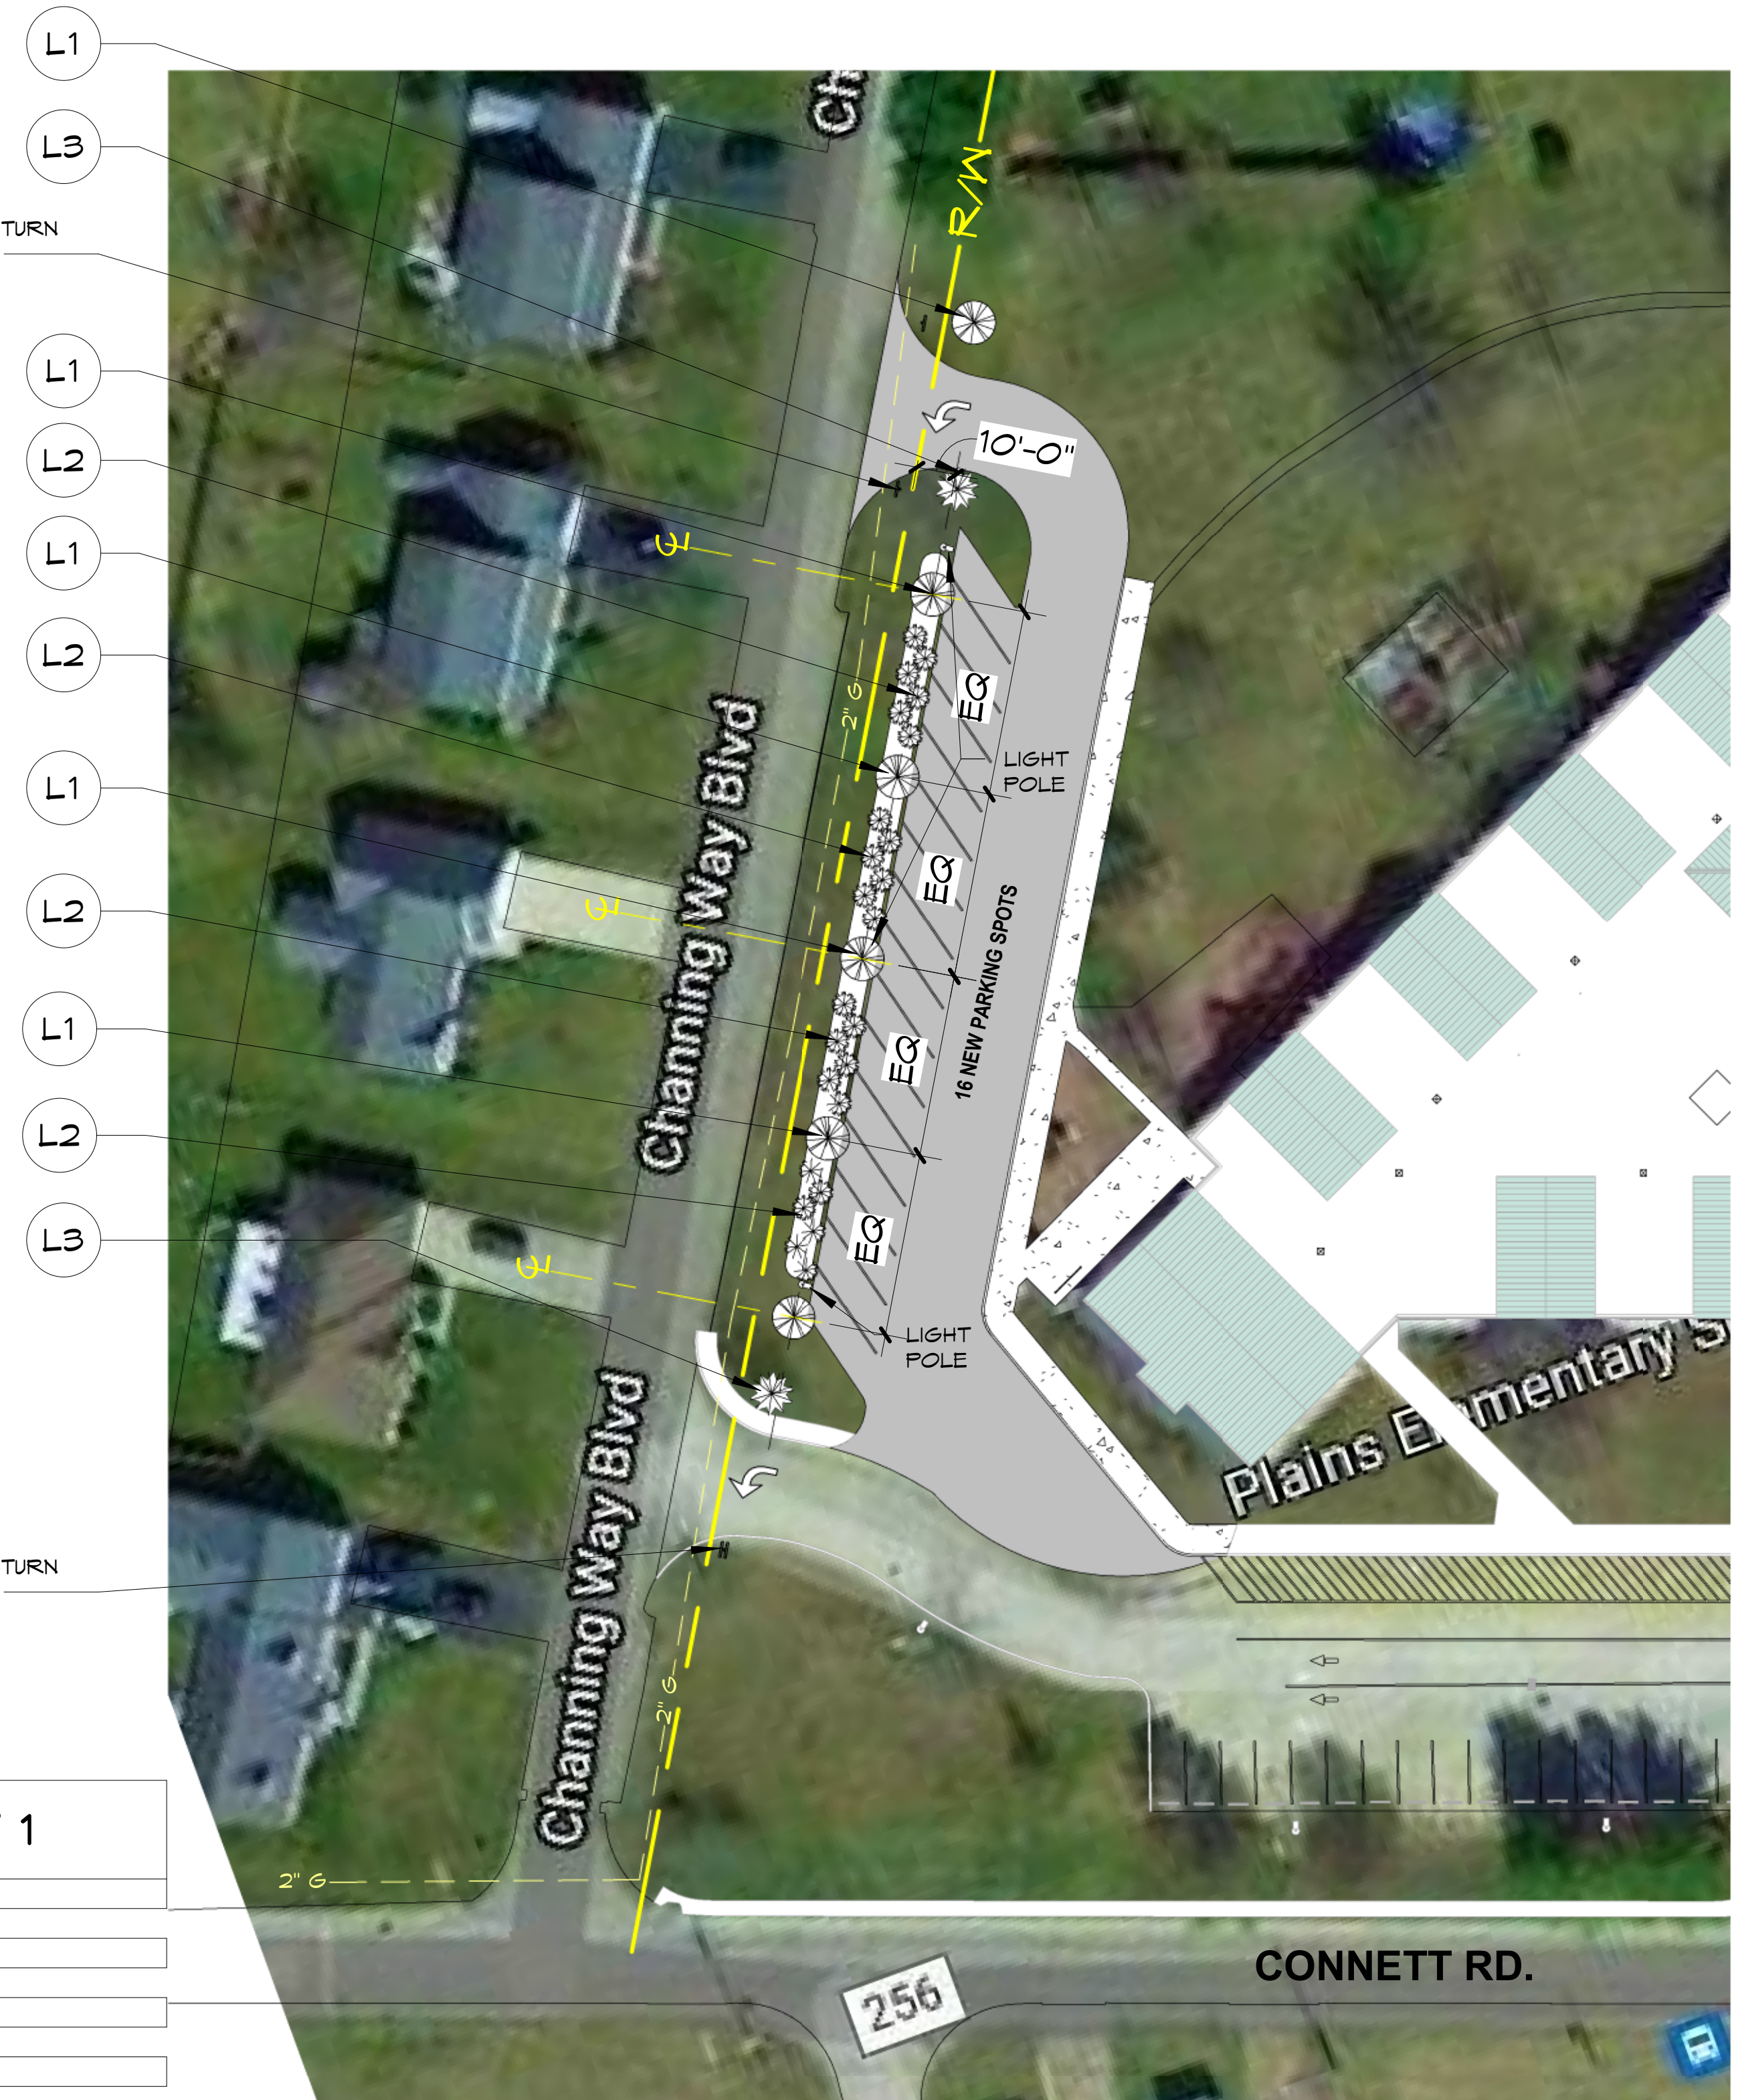

1
L.2

1

(SITE PLAN) LANDSCAPE PLAN

1" = 80'-0"

The Plains Intermediate School Renovations & Addition

230 Bradenton Ave.
Dublin, OH 43017

TEL 614-798-2096
FAX 614-798-2097

L.1

1905
06/23/21

4 TREE PLANTING DETAIL
3/16" = 1'-0"

2 TRAFFIC CONTROL SIGN
3/8" = 1'-0"

3 SHRUB PLANTING DETAIL
3/16" = 1'-0"

TREE AND SCRUB SCHEDULE OPT 1

KEYNOTE	COMMON NAME	SCIENTIFIC NAME
L1	NORWAY SPRUCE	(PICEA AIBES)
6	EMERALD GREEN	(ARBORNITAE)
24		
L3	EXISTING TREEE	
2		

1 ENLARGED LANDSCAPE AREA
1" = 60'-0"

The Plains Intermediate School Renovations & Addition

VIEW 5

VIEW 1

VIEW 2

VIEW 3

VIEW 4

LANDSCAPE TOP VIEW